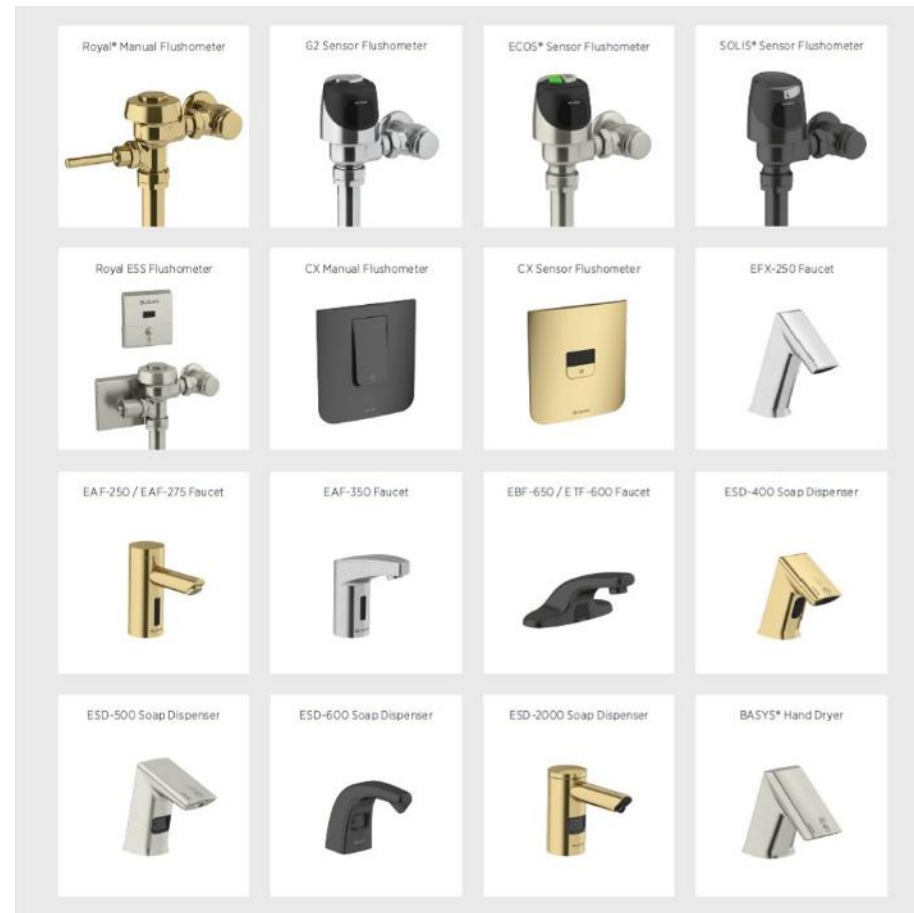

Finishes for a Full Range of Products

- From faucets to soap dispensers, flushometers to hand dryers, Sloan offers a full range of products in special finishes to give architects and designers the tools they need to unify their design with one cohesive aesthetic
- All products are available in standard polished chrome finish
- For a full listing of products available in special finishes, visit [our website](#)