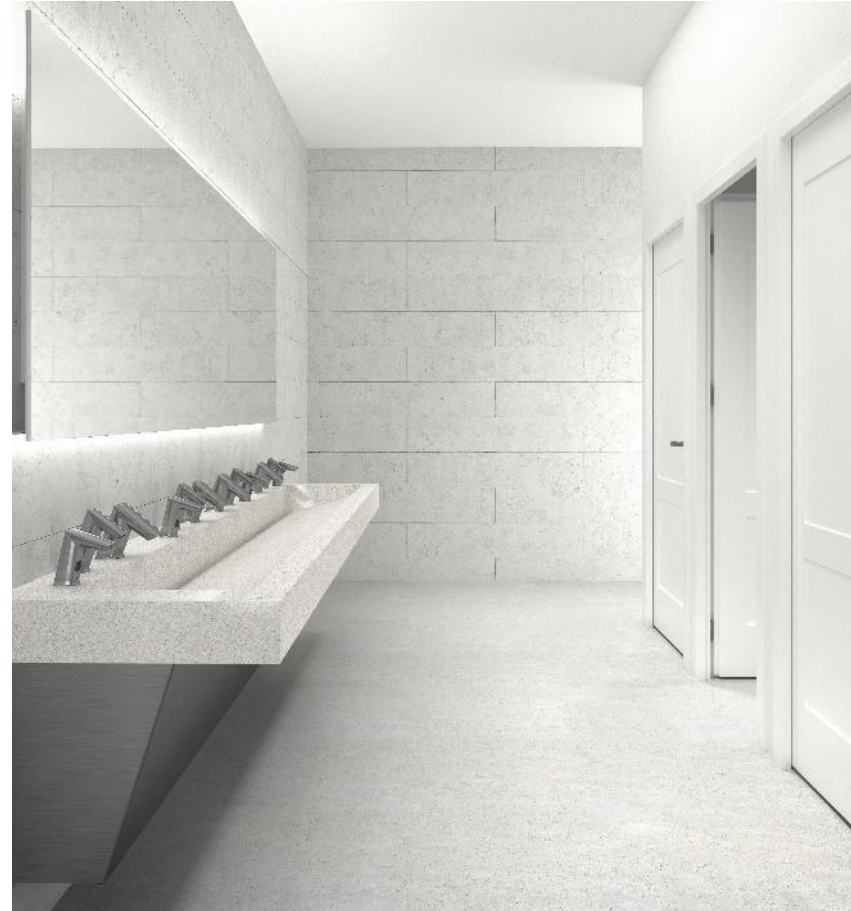

Installation Considerations

- Installation
  - Free area under the sink for the motor, refill bottle and easy access for change outs
  - Sink thickness – typically 2” or less
  - Custom sinks – trough thickness and reach access