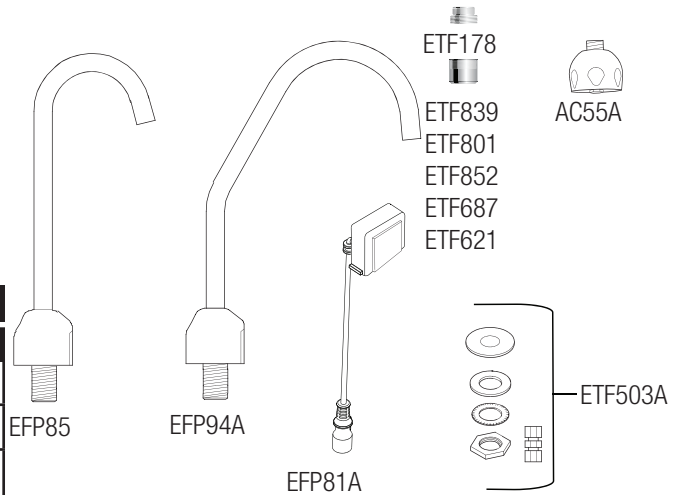

Optima® EBF-750/EBF-750-S/ETF-700

ETF-700-S Parts & Accessories

ETF-700 Deck Mount, hardwired
ETF-700-S Deck Mount, hardwired
EBF-750 Deck Mount, battery
EBF-750-S Deck Mount, battery

SPOUT ASSEMBLY

Description	Code No.	Part No.
Spout Assembly ETF-700/EBF-750	0367084	EFP85A
Spout Assembly ETF-700-S/EBF-750-S	0367094	EFP94A
Sensor & Cable Assembly	0367081	EFP81A
Spout Mounting Assembly	0365110	ETF503A

SPRAYHEAD OPTIONS

Description	Type	Code No.	Part No.
0.35 GPM/1.3 Lpm	MLM	0365793	ETF839
0.5 GPM/1.9 Lpm	MLM	0365420	ETF801
1.0 GPM/3.8 Lpm	MLM	0365454	ETF852
1.5 GPM/5.7 Lpm	LAM	0365387	ETF687
1.5 GPM/5.7 Lpm	Shower	0328134	AC55-A
2.2 GPM/8.3 Lpm	LAM	0365147	ETF621
Aerator Adapter (not required for shower spray head)		0305784	ETF178

TRIMPLATE OPTIONS

Description	Code No.	Part No.
4"	3365302	ETF607A
8"	3365303	ETF608A

BELOW DECK ASSEMBLIES

Description	Code No.	Part No.
Control Box No Turbine	0367039	EFP39A
Control Box Turbine 0.5 gpm	0367040	EFP40A
Control Box Turbine 1.5 gpm	0367011	EFP11A
Quick Connect Spout Hose 18"	0367025	EFP25
Control Box Cover w/Screw	0367010	EFP10A
Solenoid Assembly	0367103	EFP103A
Battery Pack	3324113	EFX8A
Double Inlet Tee Filter Assembly	0367028	EFP28A
BDM & Single Inlet Tee Filter Assembly Kit	0367099	EFP99A
BDT & Single Inlet Tee Filter Assembly Kit	0367100	EFP100A
Replacement Filter Pack-(5) Filter (5) Large O-rings (5) Small O-rings	0367101	EFP101A
24 VAC Power Harness Assembly	0367098	EFP98A
110V/6VDC Power Supply	0362006	SFP6
100/240VAC/6 VDC Power Supply	0362016	SFP36
120/24 VAC Power Supply	0365534PK	ETF-233
120/24 VAC Power Supply (Canada) Plug-in	0365879	ETF-416
120/24 VAC Power Supply (Box Mount)	0345370PK	EL-248-40
Extension Cable	0362017	SFP37
Splitter Cable	0362018	SFP38
Gang Adapter Kit	0362035	SFP35A