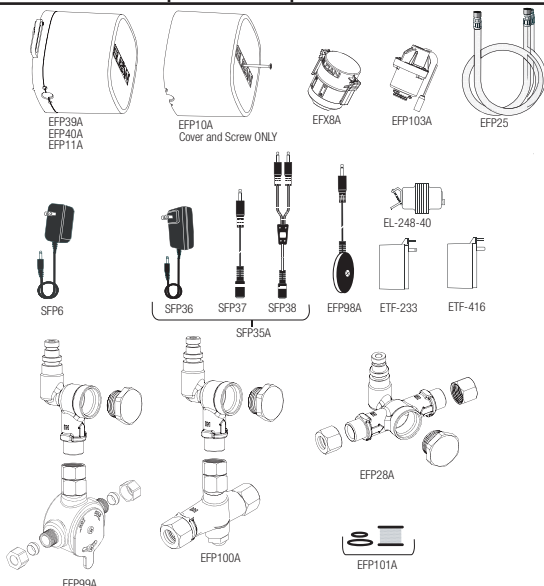

Optima® EBF-750/EBF-750-S/ETF-700

ETF-700-S Parts & Accessories

ETF-700 Deck Mount, hardwired
ETF-700-S Deck Mount, hardwired
EBF-750 Deck Mount, battery
EBF-750-S Deck Mount, battery

SPOUT ASSEMBLY

Description	Code No.	Part No.
Spout Assembly ETF-700/EBF-750	0367084	EFP85A
Spout Assembly ETF-700-S/EBF-750-S	0367094	EFP94A
Sensor & Cable Assembly	0367081	EFP81A
Spout Mounting Assembly	0365110	ETF503A

SPRAYHEAD OPTIONS

Description	Type	Code No.	Part No.
0.35 GPM/1.3 Lpm	MLM	0365793	ETF839
0.5 GPM/1.9 Lpm	MLM	0365420	ETF801
1.0 GPM/3.8 Lpm	MLM	0365454	ETF852
1.5 GPM/5.7 Lpm	LAM	0365387	ETF687
1.5 GPM/5.7 Lpm	Shower	0328134	AC55-A
2.2 GPM/8.3 Lpm	LAM	0365147	ETF621
Aerator Adapter (not required for shower spray head)		0305784	ETF178

TRIMPLATE OPTIONS

Description	Code No.	Part No.
4"	3365302	ETF607A
8"	3365303	ETF608A

BELOW DECK ASSEMBLIES

Description	Code No.	Part No.
Control Box No Turbine	0367039	EFP39A
Control Box Turbine 0.5 gpm	0367040	EFP40A
Control Box Turbine 1.5 gpm	0367011	EFP11A
Quick Connect Spout Hose 18"	0367025	EFP25
Control Box Cover w/Screw	0367010	EFP10A
Solenoid Assembly	0367103	EFP103A
Battery Pack	3324113	EFX8A
Double Inlet Tee Filter Assembly	0367028	EFP28A
BDM & Single Inlet Tee Filter Assembly Kit	0367099	EFP99A
BDT & Single Inlet Tee Filter Assembly Kit	0367100	EFP100A
Replacement Filter Pack-(5) Filter (5) Large O-rings (5) Small O-rings	0367101	EFP101A
24 VAC Power Harness Assembly	0367098	EFP98A
110V/6VDC Power Supply	0362006	SFP6
100/240VAC/6 VDC Power Supply	0362016	SFP36
120/24 VAC Power Supply	0365534PK	ETF-233
120/24 VAC Power Supply (Canada) Plug-in	0365879	ETF-416
120/24 VAC Power Supply (Box Mount)	0345370PK	EL-248-40
Extension Cable	0362017	SFP37
Splitter Cable	0362018	SFP38
Gang Adapter Kit	0362035	SFP35A