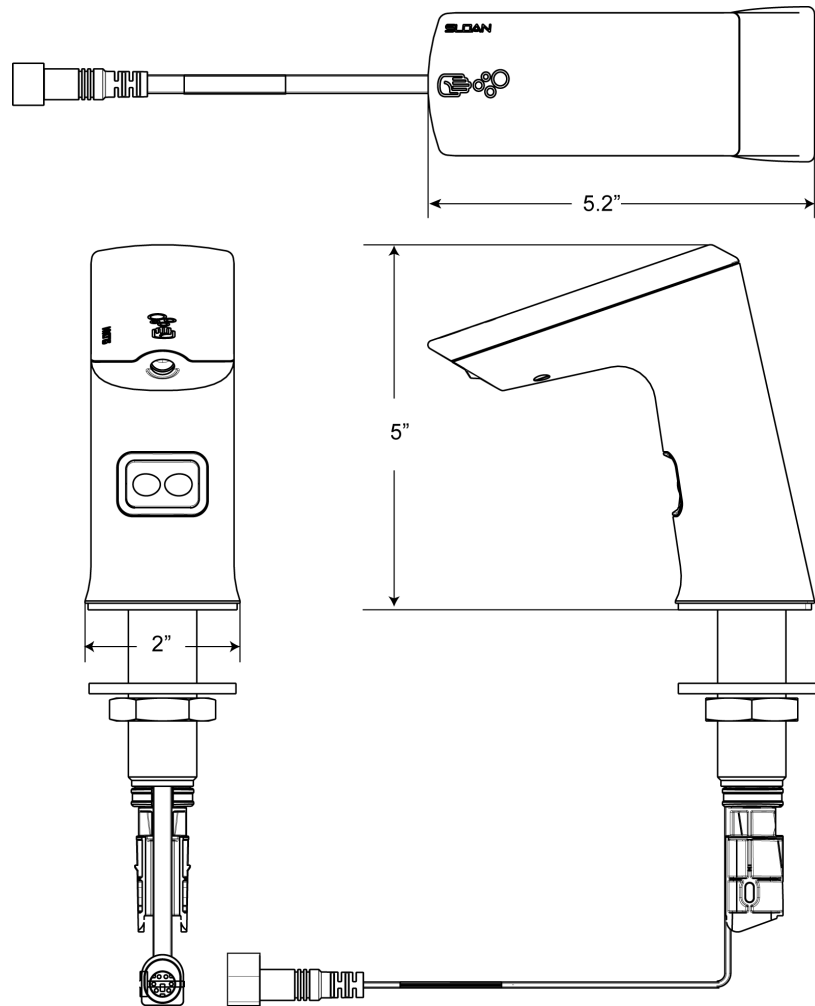

PREPARACIÓN

LLAVES QUE HACEN JUEGO

Este despachador de jabón es compatible con [BASYS® llaves](#).